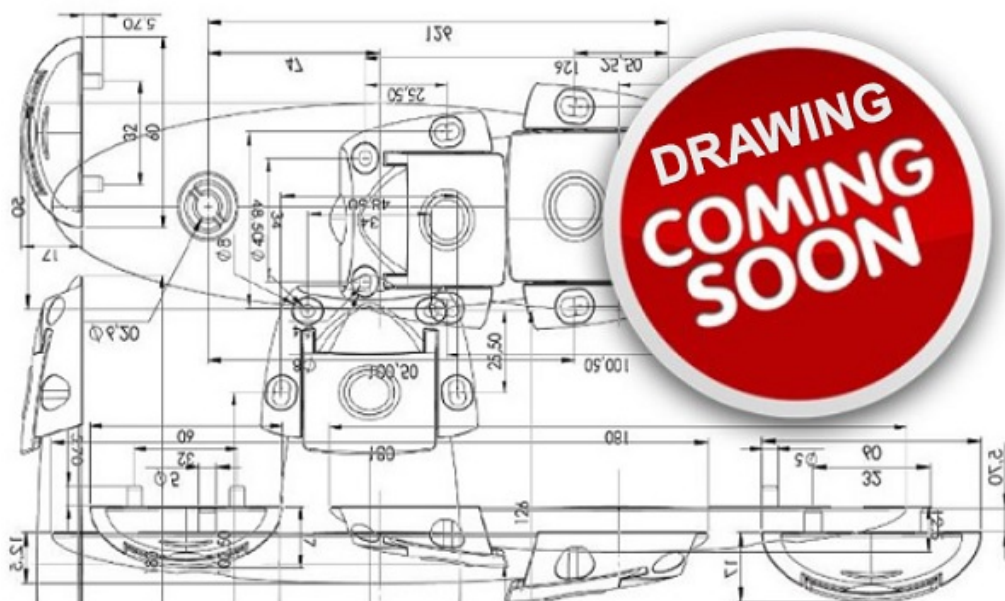

PRODUCT SHEET

Description:

Slotted Cheese Head Screw, M4x50mm, SS/A2, DIN 84

Item number:

12.03.300-0

Units	Box	Carton	HS Code	Barcode
Pcs.	0	500	7318155290	
				5704866102100

SISO A/S

Mileparken 11
DK-2740 Skovlunde
Denmark
VAT: DK 24786013

Phone +45 45 830 900

www.siso.dk
siso@siso.dk

Danske Bank
Nytorv Branch
Copenhagen
SWIFT: DABADKKK

Account no.
4180 3112 112936
IBAN Account
DK7230003112112936